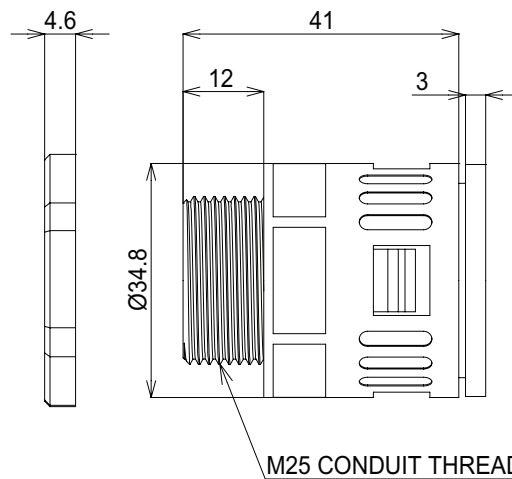

**PRODUCT CODE: FCSG25P**  
PVC FLEXIBLE CONDUIT ADAPTOR

**DESCRIPTION**

25mm Swivel PVC Flexible Conduit Adaptor

**FINISH**

Black

**MATERIAL**

PVC

**PACKAGING**

Packed in qty 10

**ADDITIONAL NOTES**

IP40 Rated  
For use with PVC flexible conduit  
Temperature Range: -15°C to 60°C

Values are nominal and with a general tolerance  $\pm 5\%$  unless otherwise specified